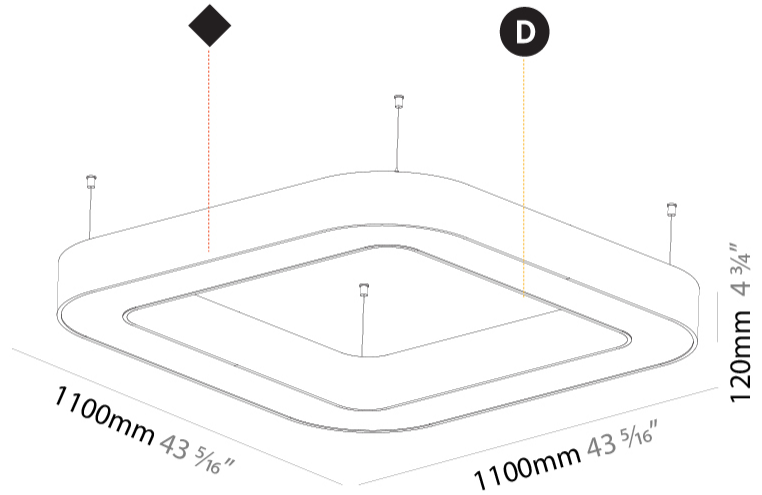

GENERAL

Series: Glorious
Subseries: Glorious Quantum
Brand: Prolicht
Division: Architectural
Mounting Type: Suspension
Mounting Location: Ceiling
Subcategory: Ambient

PHYSICAL

Shape: Square
Length (mm): 1100
Length (in): 43 5/16
Width (mm): 1100
Width (in): 43 5/16
Height (mm): 120
Height (in): 4 3/4
Max. Overall Height (mm): 2120
Max. Overall Height (in): 83 7/16
Light Distribution: Direct
Weight (kg): 13.125
Weight (lbs): 28.88
Diffuser: PMMA - Opal or Micro-Prism
Fixture Finish: SSR / BKV / CWI / CRY / HAB / LAG / UFT / ITA / RUA / RUR / MIC / FTG / MYG / TWT / LOD / PUS / FRO / FUP / KIA / POP / BLS / SPG / MEY / GOH / GUM / CHC / COM / ABZ / JAG / OBR / MOS / ROR
Fixture Material: Aluminum

ELECTRICAL

Lamp Type: LED (Zhaga Standard)
Input Wattage (W): 60
Total Output Wattage (W): 48 / 38.4 (3500K)
Dimming: Non-Dimming / Phase Dimming (120Vac only) / 0-10V Dimming
Driver Included: Yes
Driver Location: Integrated
Driver Type: Constant Current - 120 / 277Vac
Driver Class: Class 2
Input Voltage (V): 120 - 277
Constant Current (MA): 350 / 1200 (3500K)

LED

Color Temperature (°K): 3000 / 3500 / 4000
Max. Delivered Lumen (lm): 5540 / 5733 / 5850
CRI: >80 CRI
Efficiency (%): 65
Lamp Life (hrs): 50000

OPTICAL

RATINGS AND CERTIFICATIONS

Certified By: Certified for North American Standards
IP rating: IP20